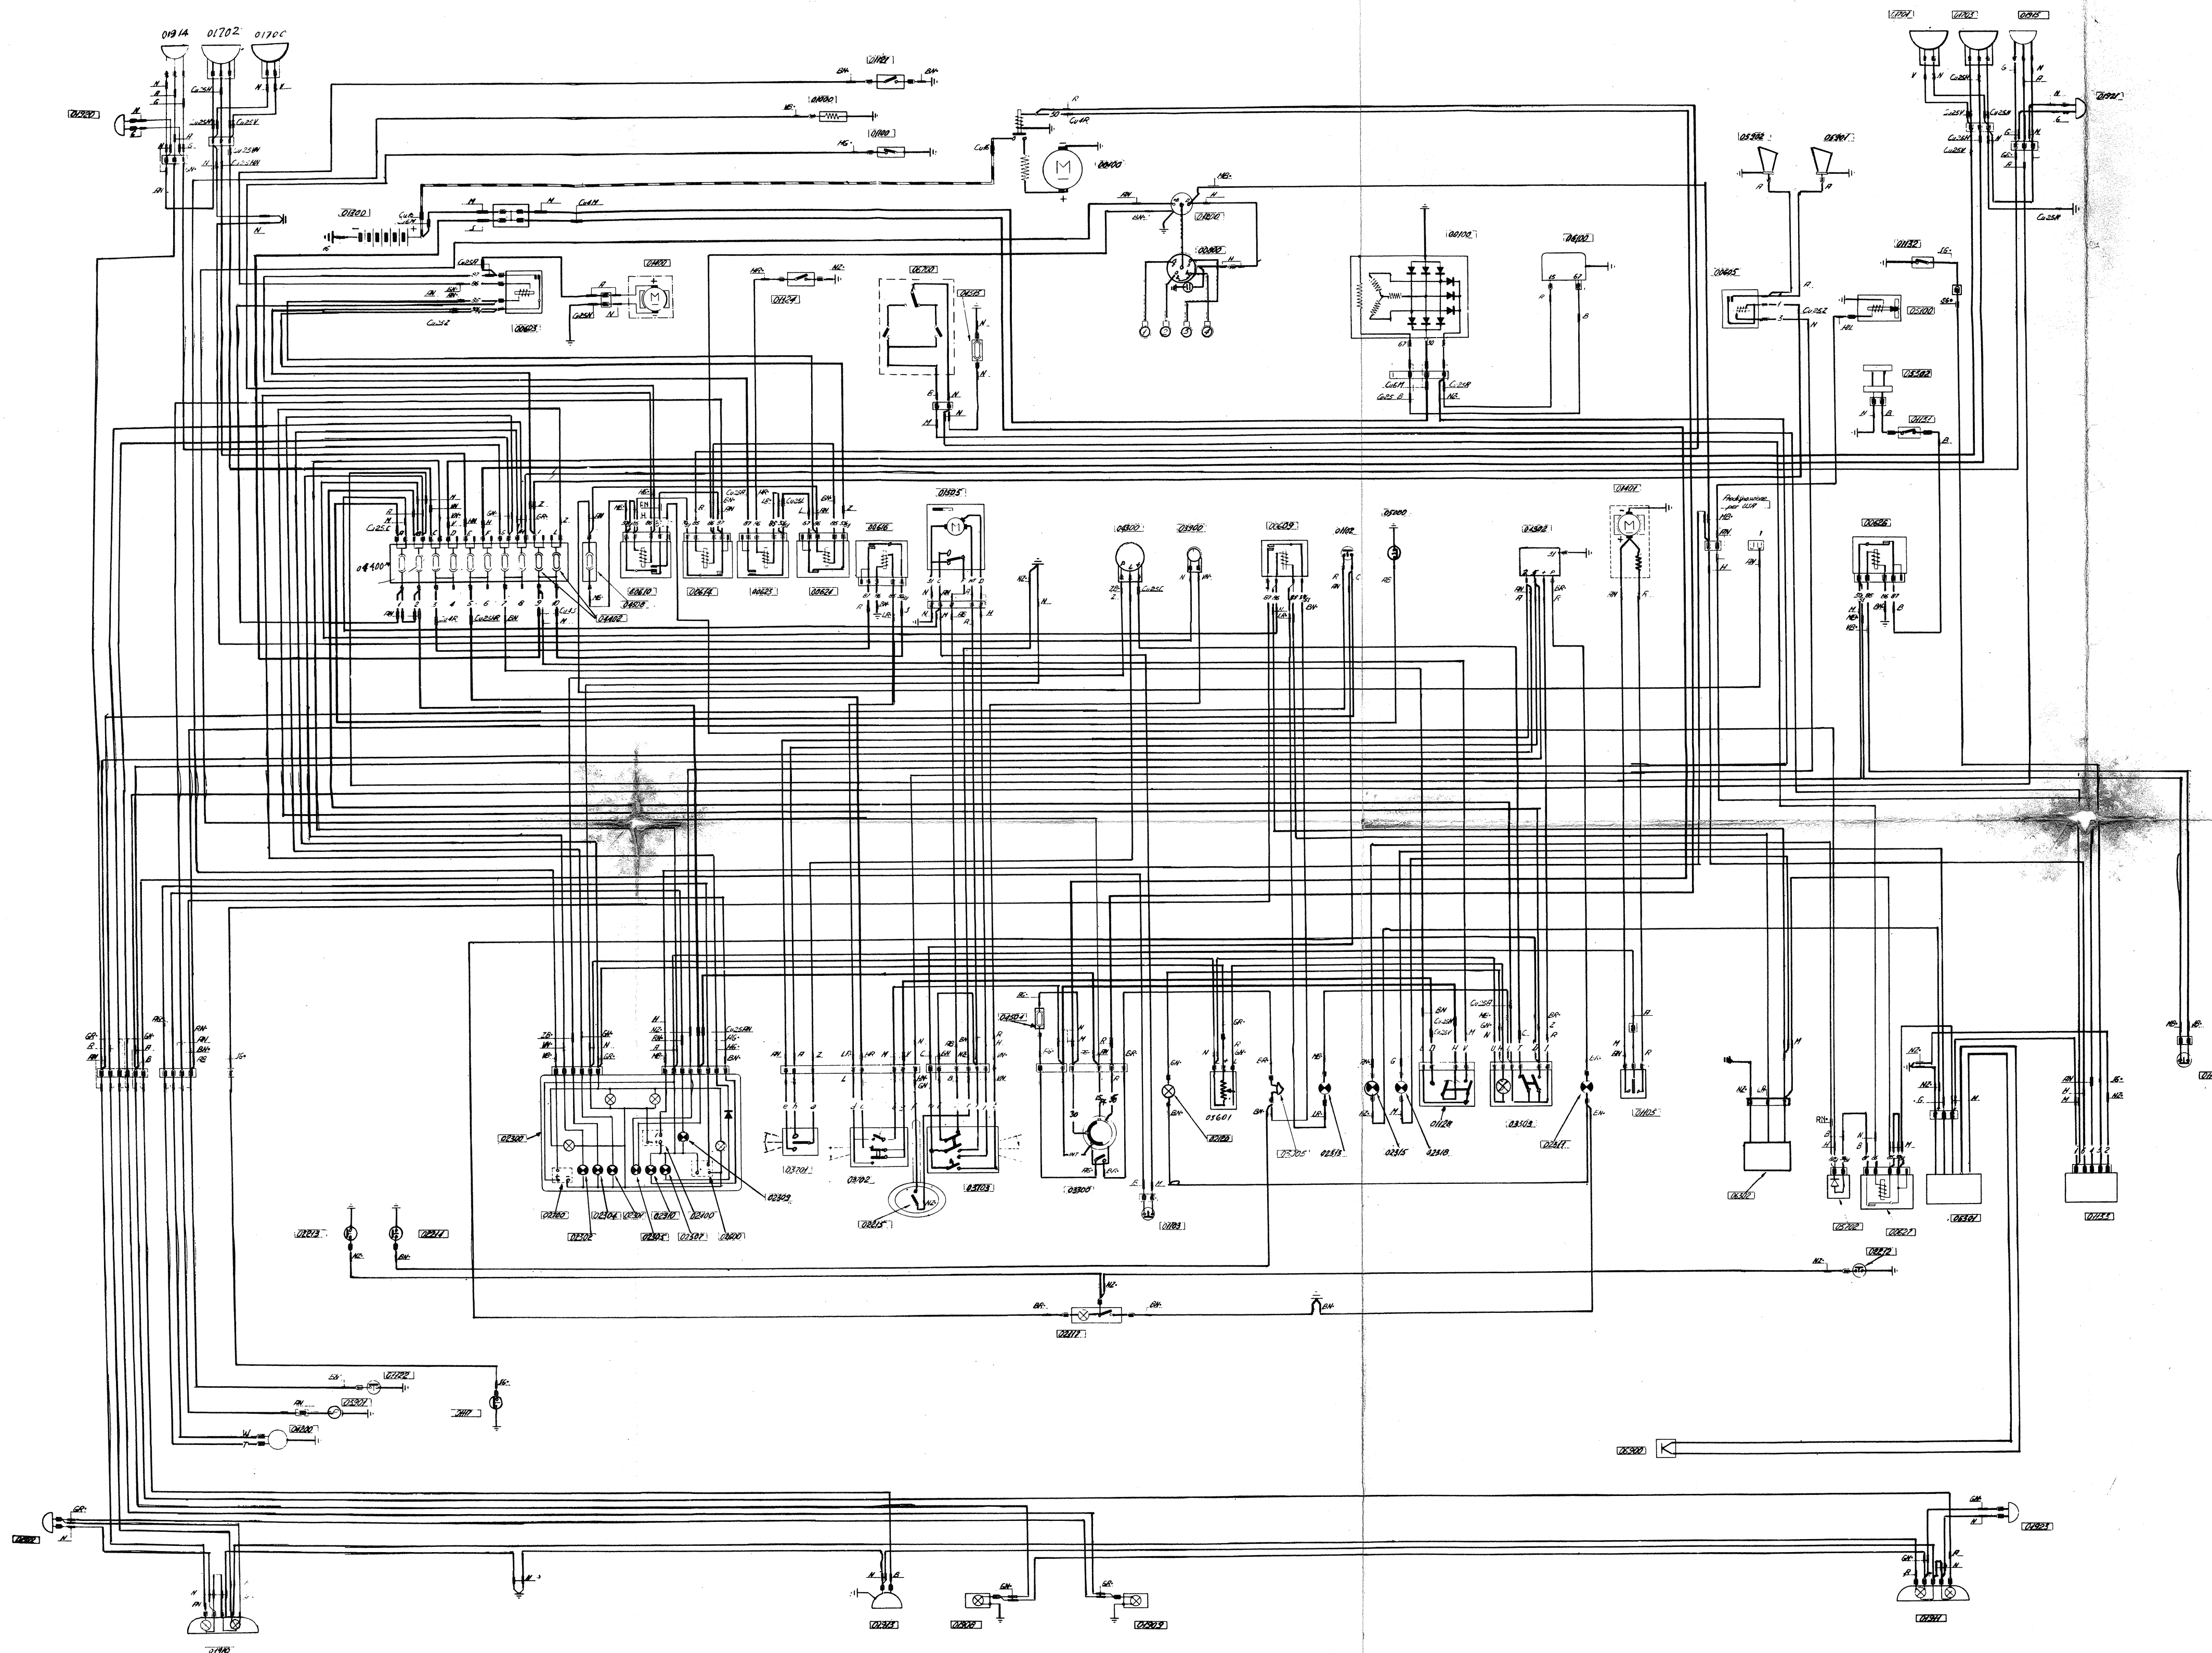

1975 FIAT 128 SPORT L

DESCRIPTION OF COMPONENTS

- 00100 - Alternator
- 00400 - Starter
- 00603 - Engine fan motor relay
- 00605 - Horn relay
- 00609 - Fasten belts buzzer relay
- 00610 - Fuel pump relay (engine running)
- 00614 - Fuel pump relay (engine starting)
- 00616 - High beam relay
- 00623 - Engine fan motor relay - carburetor cooling with engine OFF
- 00624 - Engine fan motor relay - carburetor cooling with engine ON
- 00626 - Diverter valve by-pass system relay
- 00800 - Ignition distributor
- 01000 - Engine water temperature gauge sending unit
- 01100 - Low oil pressure indicator sending unit
- 01102 - Stop light switch
- 01103 - Back-up light switch
- 01105 - Heater fan 3 position switch
- 01114 - Diverter valve by-pass system gear engaged signal switch
- 01117 - Button switch on driver's seat belt
- 01121 - Radiator thermostatic switch
- 01122 - Hand brake ON switch
- 01124 - Thermostatic switch (intake manifold) for cooling fan relay
- 01128 - Lighting switch
- 01131 - Diverter valve by-pass system thermostatic switch
- 01132 - Idle fuel flow shut-off switch
- 01133 - Tachmetric switch
- 01200 - Ignition coil
- 01300 - Battery
- 01400 - Radiator fan motor
- 01401 - Heater fan 2 speed motor
- 01505 - Windshield wiper motor
- 01700 - Left high beam headlight
- 01701 - Right high beam headlight
- 01702 - Left high/low beam headlight
- 01703 - Right high/low beam headlight
- 01908 - Left license plate light
- 01909 - Right license plate light
- 01910 - Left tail light, turn signal, and stop light
- 01911 - Right tail light, turn signal, and stop light
- 01913 - Back-up light
- 01914 - Left front turn signal and parking light
- 01915 - Right front turn signal and parking light
- 01920 - Left front side marker light
- 01921 - Right front side marker light
- 01922 - Left rear side marker light
- 01923 - Right rear side marker light
- 02117 - Courtesy light with switch
- 02120 - Optical fiber illumination light source
- 02212 - Courtesy light door jam switch
- 02213 - Courtesy light door jam switch
- 02214 - Remove key buzzer door jam switch
- 02215 - Horn button
- 02300 - Instrument cluster
- 02301 - Parking lights indicator
- 02302 - High beam indicator
- 02304 - Turn signal indicator
- 02305 - Battery charge indicator
- 02307 - Low oil pressure indicator
- 02309 - Fuel reserve indicator
- 02310 - Brake system effectiveness - hand brake ON indicator
- 02311 - Vehicular hazard warning indicator
- 02313 - Fasten belts indicator
- 02315 - 25,000 M catalyst indicator
- 02318 - Catalytic converter temperature indicator (SLOW DOWN)
- 02400 - Tachometer
- 02600 - Fuel gauge
- 02700 - Water temperature gauge
- 03300 - Steering lock ignition switch
- 03303 - Vehicular hazard warning switch with light
- 03601 - Ideogram illumination intensity rheostat
- 03701 - Turn signal indicator switch
- 03702 - High/low beam changeover switch
- 03703 - Wiper/washer 3 position switch
- 03900 - Windshield washer pump
- 03901 - Fuel pump
- 04200 - Fuel gauge sending unit
- 04300 - Turn signal flasher
- 04302 - Hazard signal flasher
- 04400 - Fuse box
- 04402 - 16 A fuse
- 04504 - Remove key buzzer fuse
- 04508 - 8 amp fuse
- 04515 - 25,000 M indicator fuse
- 05000 - Brake system effectiveness switch
- 05100 - Idle fuel flow shut-off solenoid
- 05302 - Diverter valve by-pass system electrovalve
- 05702 - Diode for "CATALYST" indicator
- 05901 - Right horn
- 05902 - Left horn
- 06100 - Voltage regulator
- 06301 - Catalytic converter temperature control unit
- 06302 - Seat belt indicator delay switch
- 06700 - Odometer switch (25,000 M recorder)
- 06900 - Thermocouple for catalytic converter